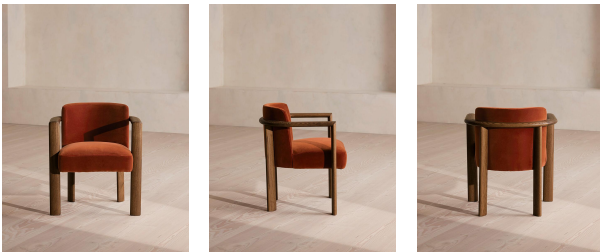

SOHO HOME

Aria Dining Chair, Velvet, Rust

£995 Regular

£846 Membership

Product details

Italian craftsmanship and comfort combine to create the Aria dining chair, where a curved solid ash frame is complemented by rich velvet upholstery. Finger joint detail and an aged mid-tone stain give this piece a lived-in feel, while taking its design cues from Soho House Rome. The laid-back silhouette is ideal for those who prefer relaxed dining and hosting.

- Curved dining chair
- Solid ash frame
- Upholstered in velvet
- Crafted in Italy
- Finger joint detail
- Aged mid-tone stain
- Inspired by Soho House Rome

Dimensions

Product dimensions: H75 x W62 x D59cm / H30 x W24 x D23"

Product weight: 9.3kg / 20.5lbs

Packaged or boxed dimensions: H78 x W69 x D69cm / H30.7 x W27.2 x D27.2"

Packaged or boxed weight: 13kg / 28.7lbs

Details

Arm height: 65cm

Assembly required: No

Care instructions: Professional upholstery
cleaning only

Composition: Frame: Ash. Fabric: 80% Polyester,
10% Arylic, 10% Cotton.

Fabric: Velvet

Feet: Ash

Filling: Foam

Frame: Ash wood

Removable cushions: No

Removable legs: No

Seat depth: 48.5cm