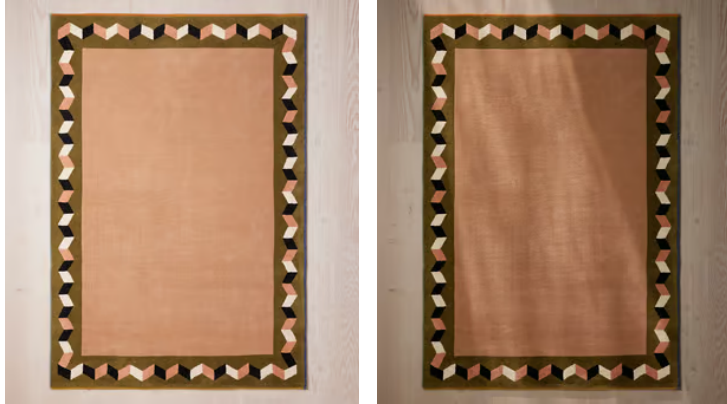

## Delphi Rug, 20 x 30cm Swatch

£10 Regular price

£9 Member price

A geometric border brings vibrancy to this classic rectangular rug, designed in-house.

The Delphi rug is our take on geometric patterns in a mix of colours, with each one designed to tie in to our made-to-order palette. Hand-tufted in India, bound edge detail adds a contrasting finish.

### Available in 4 sizes

170 x 240cm (H170 x W240 x D1cm / H5'7" x W7'10" x D0.4")

200 x 300cm (H200 x W300 x D1cm / H6'7" x W9'10" x D0.4")

270 x 360cm (H270 x W360 x D1cm / H8'10" x W11'10" x D0.4")

20 x 30cm (Swatch) (H20 x W30 x D1cm / H8" x W1'0" x D0.4")