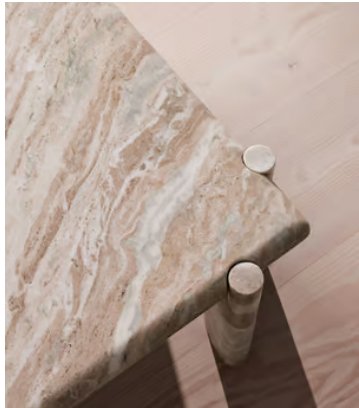

SOHO HOME

Lorella Coffee Table, Terra Bianca Marble

£2,995 Regular price

£2,546 Member price

Set on arc-shaped legs with a square tabletop softened by curved corners, a chunky silhouette is carved from Terra Bianca marble.

Filled with locally sourced furniture and fabrics from Rajasthan, Soho House Mumbai forms the inspiration for this coffee table. Made in India, it is set on arc-shaped legs, with a square tabletop softened by curved corners. Its light-coloured Terra Bianca marble is sourced from India.