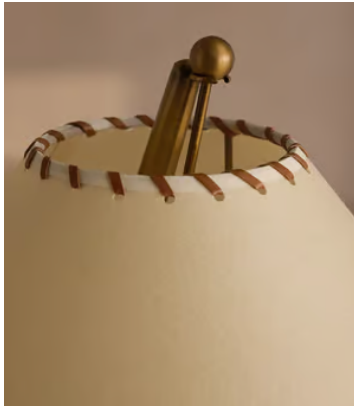

SOHO HOME

Wren Floor Lamp

£995 Regular price

£846 Member price

An angled, tapered parchment shade detailing with a leather lace trim complements a slanted oak base.

Stabilised by a circular cast iron base, the angular stem of our Wren floor lamp is carved from solid oak. At the top, a tapered shade is crafted from light-coloured parchment to let a soft, warm light shine through, and is finished with a contrasting leather lace trim.

Dimensions

Dimensions: H160 x W50 x D61cm / H63 x W20 x D24"

Weight: 10.7kg / 23.6lbs

Number of boxes: 2

Details

Assembly required: Yes

Base dimensions: H130 x W25 x W32cm

Bulb required: 1 / E27