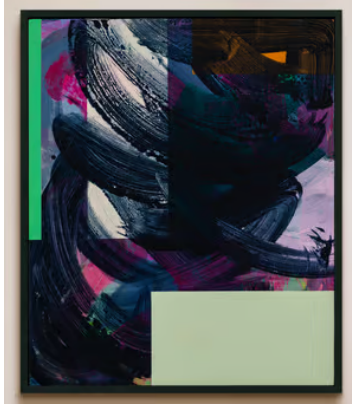

SOHO HOME

'Lament for Handwriting' by Johanna Melvin

£3,995 Regular price

£3,396 Member price

Acrylic on wood works to lament the decline of the art of handwriting in an increasingly digital world.

About the artist

Studying and then teaching at The Essential School of Painting, Johanna Melvin is an abstract painter living and working in east London. She specialises in building up fine layers of bright colours to create pieces that take inspiration from the objects and places she finds in suburbia.