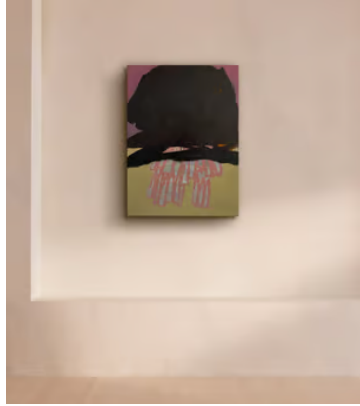

SOHO HOME

'Bear' by Henry Ward

£2,400 Regular price

£2,040 Member price

Contrasting colours created using oil paint on a linen canvas makes this abstract artwork.

About the artist

Although he also makes small sculptures and drawings, London-based Henry Ward works primarily as a painter. He creates all of his artworks either at his kitchen table, in his shed or at the studio as a way of opening up a constant dialogue between the way we work, and where.

Dimensions

Dimensions: H60 x W45 x D3cm / H24 x W18 x D1"

Weight: 3kg / 6.6lbs

Details

Frame included: No