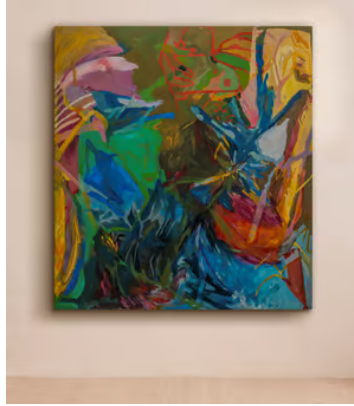

SOHO HOME

'Watching Cousins Grow into Sisters' by Ellie Wang

£7,000 Regular price

£5,950 Member price

An abstract portrait created using colourful oil on canvas.

Emerging artist Ellie Wang is a mixed-media painter. Alongside her Chinese heritage, she draws inspiration largely from music - particularly from the personality in performance, strongly influenced by her experience as an instrumentalist.

Dimensions

Dimensions: H168 x W152 x D4cm / H66 x W60 x D2"

Weight: 10kg / 22lbs

Details

Frame included: No