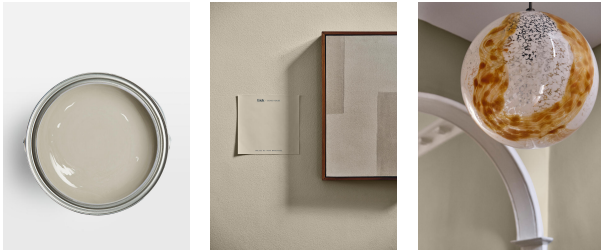

SOHO HOME

Greige 02 Soho Warehouse, Eggshell 1g

£58 Regular

£49 Membership

Available in

Eggshell, Matt

Product details

Greige 02 Soho Warehouse: This shade is a balanced combination of grey and beige with delicate green undertones. Its warm hue lends a soft feel to reflect Soho Warehouse in Downtown LA, where exposed brick, murals and preserved graffiti tags pay homage to the building's 1960s heyday as a recording studio and artists' lofts.

Greige 02 Soho Warehouse Paint 1 Gallon Eggshell finish Lick x Soho House collaboration As part of a curated exclusive palette Inspired by our Downtown LA Warehouse

Dimensions

H19 x W17 x D17cm / H7.5 x W6.7 x D6.7"

Weight

4.5kg / 9.9lbs

Details

Application: Creates a flawless finish in two coats. A combination of durability with washability and a low VOC, water-based formula. Paint is self-priming and multi-surface, meaning it can be used on most surfaces, including bathrooms, kitchens, wooden furniture, uPVC, doors, radiators, laminate and MDF (requires prep), low spatter and mildew resistant. Suitable for paint brushes, rollers and spray.