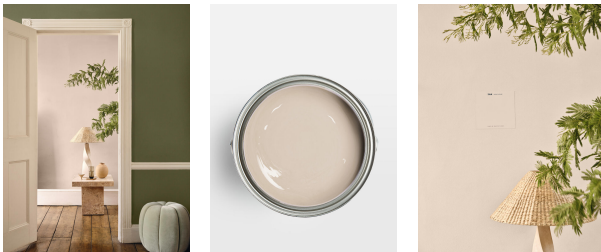

SOHO HOME

Taupe 03 Soho Roc House, Eggshell 1g

£58

Regular

£49

Membership

Available in

Natural

Product details

Taupe 03 Soho Roc House: A taupe with a subtle blend of grey and beige evoking the natural textures and warm sepia shades found throughout its cool coastal retreat, Soho Roc House, Mykonos and reflecting the laidback ethos of island life.

- Taupe 03 Soho Roc House Paint 1 Gallon
- Eggshell finish
- Lick x Soho House collaboration
- As part of a curated exclusive palette
- Inspired by Soho Roc House, Mykonos

Dimensions

Product dimensions: H19 x W17 x D17cm / H7.5 x W6.7 x D6.7"