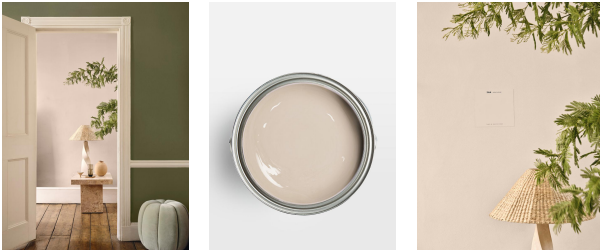

SOHO HOME

Taupe 03 Soho Roc House, Eggshell 1g

\$70 Regular

\$60 Membership

Product details

Taupe 03 Soho Roc House: A taupe with a subtle blend of grey and beige evoking the natural textures and warm sepia shades found throughout its cool coastal retreat, Soho Roc House, Mykonos and reflecting the laidback ethos of island life.

Dimensions

Product dimensions: H19 x W17 x D17cm / H7.5 x W6.7 x D6.7"

Product weight: 4.5kg / 9.9lbs

Details

Application: Creates a flawless finish in two coats. A combination of durability with washability and a low VOC, water-based formula. Paint is self-priming and multi-surface, meaning it can be used on most surfaces, including bathrooms, kitchens, wooden furniture, uPVC, doors, radiators, laminate and MDF (requires prep), low spatter and mildew resistant. Suitable for paint brushes, rollers and spray.