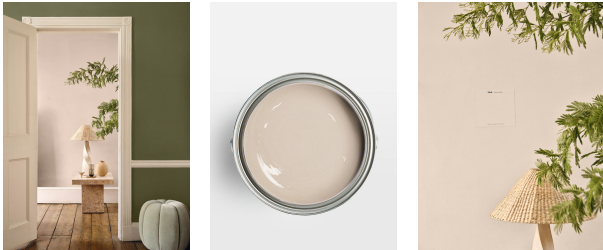

SOHO HOME

Taupe 03 Soho Roc House, Eggshell 1g

£58 Regular

£49 Membership

Available in

Eggshell, Matt

Product details

Taupe 03 Soho Roc House: A taupe with a subtle blend of grey and beige evoking the natural textures and warm sepia shades found throughout its cool coastal retreat, Soho Roc House, Mykonos and reflecting the laidback ethos of island life. Taupe 03 Soho Roc House Paint 1 Gallon Eggshell finish Lick x Soho House collaboration As part of a curated exclusive palette Inspired by Soho Roc House, Mykonos

Dimensions

H19 x W17 x D17cm / H7.5 x W6.7 x D6.7"

Weight

4.5kg / 9.9lbs

Details

Application: Creates a flawless finish in two coats. A combination of durability with washability and a low VOC, water-based formula. Paint is self-priming and multi-surface, meaning it can be used on most surfaces, including bathrooms, kitchens, wooden furniture, uPVC, doors, radiators, laminate and MDF (requires prep), low spatter and mildew resistant. Suitable for paint brushes, rollers and spray.