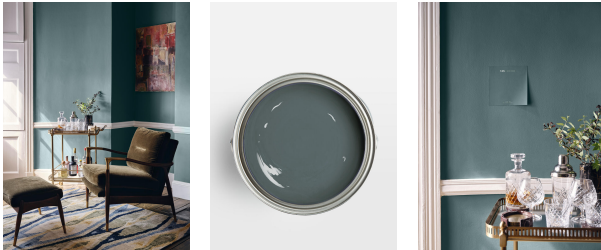

## Teal 03 76 Dean Street, Eggshell 1g

£58 Regular

£49 Membership

Available in

Eggshell, Matt

### Product details

Teal 03 76 Dean Street: A rich teal with a perfect balance of blue and green. Think crackling fires, naval-inspired artworks and century-old pine floors in Westminster's oldest townhouse where this colour was found in 76 Dean Street's club bar.

Teal 03 76 Dean Street Paint 1 Gallon Eggshell finish Lick x Soho House collaboration As part of a curated exclusive palette Inspired by 76 Dean Street