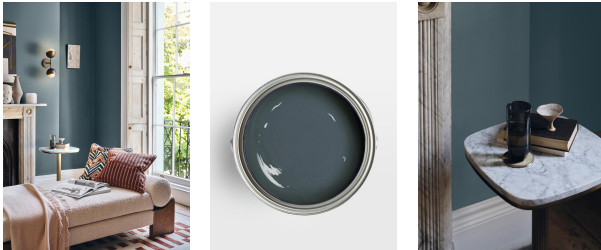

## Grey 08 Amsterdam House, Eggshell 1g

£58 Regular

£49 Membership

Available in

Eggshell, Matt

### Product details

Grey 08 Amsterdam House: This grey shade is an infusion of warm and cool undertones evocative of Soho House Amsterdam's interiors. Set in the 1930s Bungehuis building, it's inspired by Rembrandt's work, and features glazed ceramic tiles and marble-clad corridors.

Grey 08 Amsterdam House Paint 1 Gallon Eggshell finish Lick x Soho House collaboration As part of a curated exclusive palette Inspired by Soho House Amsterdam

### Dimensions

H19 x W17 x D17cm / H7.5 x W6.7 x D6.7"