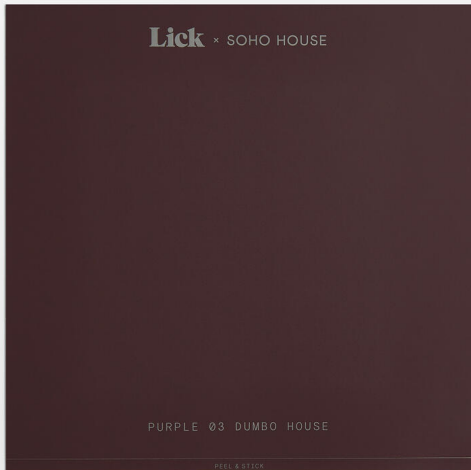

Sample Purple 03 Dumbo House

£2 Regular

£2 Membership

Available in

- Beige
- Green 05 Rome House
- Greige 02 Soho Warehouse
- Grey 08 Amsterdam House
- Pink 13 Nashville House
- Purple 03 DUMBO House
- Taupe 03 Soho Roc House

Product details

Purple 03 DUMBO House: With blue undertones, this deep purple embodies richness and vibrance, just like the loft detailing it's inspired by. An ode to Brooklyn's artistic history, the feel of DUMBO House is a return to the 1960s and 1970s when DUMBO was a hub for New York's creative community.

- Purple 03 DUMBO House paint sample
- Lick x Soho House collaboration
- As part of a curated exclusive palette
- Inspired by Brooklyn's DUMBO House

Dimensions

H18 x W18 x D18cm / H7.1 x W7.1 x D7.1"

Weight

0.1kg / 0.2lbs