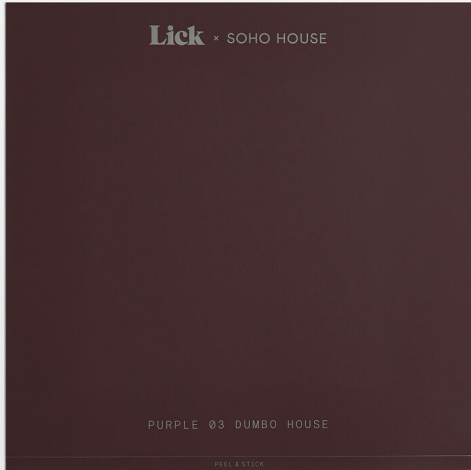

Sample Purple 03 Dumbo House

£2 Regular

£2 Membership

Available in

- Beige
- Green 05 Rome House
- Greige 02 Soho Warehouse
- Grey 08 Amsterdam House
- Pink 13 Nashville House
- Purple 03 DUMBO House
- Taupe 03 Soho Roc House

Product details

Purple 03 DUMBO House: With blue undertones, this deep purple embodies richness and vibrance, just like the loft detailing it's inspired by. An ode to Brooklyn's artistic history, the feel of DUMBO House is a return to the 1960s and 1970s when DUMBO was a hub for New York's creative community.

- Purple 03 DUMBO House paint sample
- Lick x Soho House collaboration
- As part of a curated exclusive palette
- Inspired by Brooklyn's DUMBO House

Dimensions

Product dimensions: H18 x W18 x D18cm / H7.1 x W7.1 x D7.1"

Product weight: 0.1kg / 0.2lbs