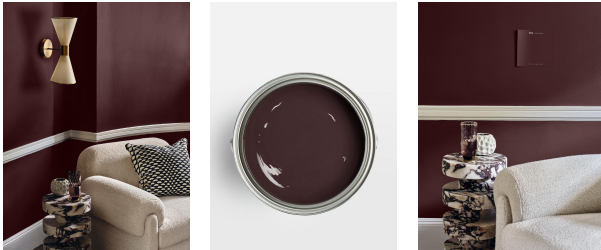

## Purple 03 Dumbo House, Eggshell 1g

£58 Regular

£49 Membership

Available in

Eggshell, Matt

### Product details

Purple 03 DUMBO House: A velvet purple hue with deep blue undertones. Drawing upon the rich cibrancy of Brooklyn's DUMBO house and the artistic history which surrounds the borough, this shade oozes cosiness and sophistication.

Purple 03 DUMBO House Paint 1 Gallon Eggshell finish Lick x Soho House collaboration As part of a curated exclusive palette Inspired by Brooklyn's DUMBO House