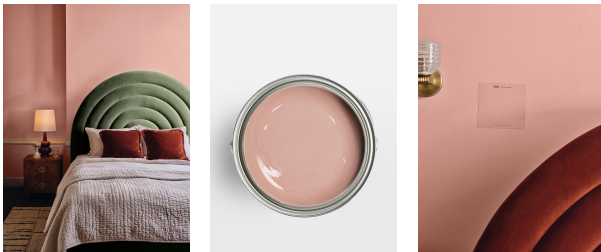

## Pink 13 Nashville House, Matt 1g

£58

Regular

£49

Membership

Available in

Eggshell, Matt

### Product details

Pink 13 Nashville House: Pink with a light touch of grey, this colour echoes the interiors of our House in Tennessee, giving a sense of warmth and character. Soho House Nashville, a former sock factory, is filled with exposed brick, reclaimed timber floors and velvet furnishings to bring a relaxed feel with a rock 'n' roll twist.

- Pink 13 Nashville House Paint 1 Gallon
- Matt finish
- Lick x Soho House collaboration
- As part of a curated exclusive palette
- Inspired by Soho House Nashville