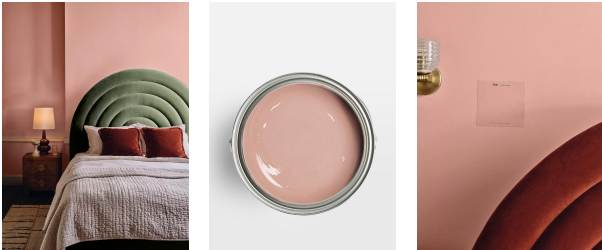

SOHO HOME

Pink 13 Nashville House, Matt 1g

\$70 Regular

\$60 Membership

Product details

Pink 13 Nashville House: Pink with a light touch of grey, this colour echoes the interiors of our House in Tennessee, giving a sense of warmth and character. Soho House Nashville, a former sock factory, is filled with exposed brick, reclaimed timber floors and velvet furnishings to bring a relaxed feel with a rock 'n' roll twist.

Dimensions

Product dimensions: H19 x W17 x D17cm / H7.5 x W6.7 x D6.7"

Product weight: 4.5kg / 9.9lbs

Details

Application: Creates a flawless finish in two coats. A combination of durability with washability and a low VOC, water-based formula. Paint is self-priming and multi-surface, meaning it can be used on most surfaces, including bathrooms, kitchens, wooden furniture, uPVC, doors, radiators, laminate and MDF (requires prep), low spatter and mildew resistant. Suitable for paint brushes, rollers and spray.