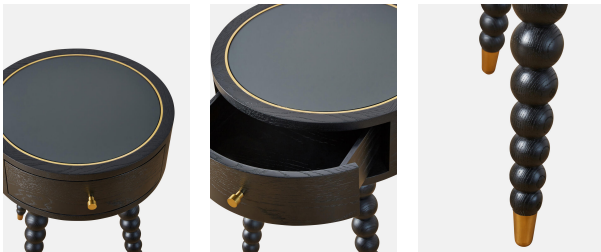

SOHO HOME

Sandy Black Side Table

£350 Regular

£280 SOHO HOME+

Product details

In this collection, the result of an exclusive collaboration between Anthropologie and Soho Home, you'll find everything you need to bring the House home.

- Solid oak side table in black
- Designed by Soho Home in collaboration with Anthropologie
- Beaded, brass-capped legs
- Antique-finish mirrored top

Dimensions

Height :62.23 cm

Width :45.72 cm

Depth :45.72 cm

Details

Dimensions: H61 x W45.5 x D45.5cm

Material:

Top: Antique mirror

Frame & Legs: European oak

Bottom Panel: MDF & maple veneer

Care Instructions:

Wood: Wipe with a clean, soft cloth. Avoid abrasive cleaners to protect finish