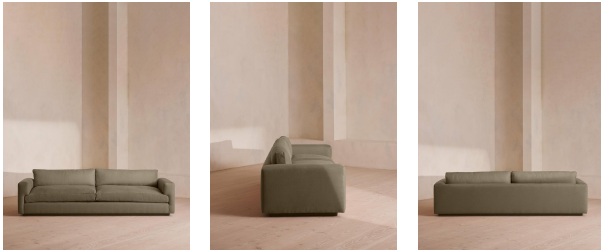

Mossley Four Seater Sofa, Linen, Sage, Us

£4,995 Regular

£4,246 Membership

Available in

- Linen Antique Rose
- Linen Indigo
- Velvet Camel
- Velvet Lichen
- Velvet Olive
- Velvet Royal Blue
- Velvet Taupe
- Linen Mushroom
- Linen Olive
- Linen Sienna
- Linen Bisque
- Velvet Antique Rose
- Velvet Grey Blue
- Velvet Mustard
- Velvet Porcelain
- Velvet Rust
- Linen Sage
- Linen Ochre
- Linen Prussian Blue
- Linen Wheat

Sizes

Three Seater Sofa, Four Seater Sofa

Product details

With a low height and deep seat, our Mossley four-seater sofa offers a more laidback aesthetic to your living room, while recreating the mood of Soho House Room with its 1970s-inspired design. Upholstered in linen, it features feather-wrapped foam cushions for further comfort when kicking back and relaxing or socialising with friends. Four-seater sofa Upholstered in 100% linen Available in other colours and fabrics Low height Deep sit style Feather-wrapped foam cushions Inspired by Soho House Rome

Dimensions

H75 x W268 x D97cm / H30 x W106 x D38"

Weight

115kg / 253.5lbs

Details

Arm height: 25.2"

Assembly required: No

Composition: 100% Linen

Fabric: Linen

Frame: Engineered hardwood

Removable cushions: Yes

Removable legs: No

Seat depth: 24"

Seat height: 18.1"

Seat width: 88.2"