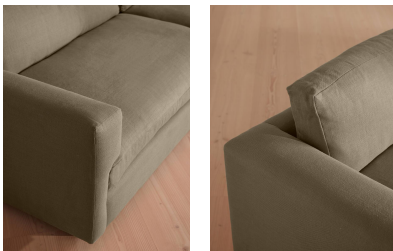

Mossley Four Seater Sofa, Linen, Sage, Us

£4,995 Regular

£4,246 Membership

Available in

- Linen Antique Rose
- Linen Indigo
- Velvet Camel
- Velvet Lichen
- Velvet Olive
- Velvet Royal Blue
- Velvet Taupe
- Linen Mushroom
- Linen Olive
- Linen Sienna
- Linen Bisque
- Velvet Antique Rose
- Velvet Grey Blue
- Velvet Mustard
- Velvet Porcelain
- Velvet Rust
- Linen Sage
- Linen Ochre
- Linen Prussian Blue
- Linen Wheat

Sizes

Three Seater Sofa, Four Seater Sofa

Product details

With a low height and deep seat, our Mossley four-seater sofa offers a more laidback aesthetic to your living room, while recreating the mood of Soho House Room with its 1970s-inspired design. Upholstered in linen, it features feather-wrapped foam cushions for further comfort when kicking back and relaxing or socialising with friends. Four-seater sofa Upholstered in 100% linen Available in other colours and fabrics Low height Deep sit style Feather-wrapped foam cushions Inspired by Soho House Rome

Dimensions

H75 x W268 x D97cm / H30 x W106 x D38"

Weight

115kg / 253.5lbs

Details

Arm height: 25.2"

Assembly required: No

Composition: 100% Linen

Fabric: Linen

Frame: Engineered hardwood

Removable cushions: Yes

Removable legs: No

Seat depth: 24"

Seat height: 18.1"

Seat width: 88.2"