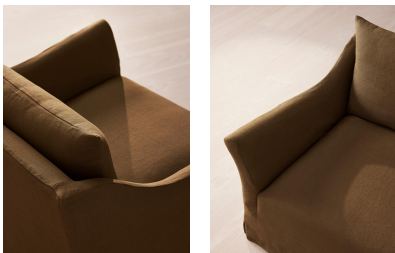

Roma Loveseat, Linen, Ochre, Us

\$4,295 Regular

\$3,651 Membership

Available in

- | | | | |
|---|---------------------|---|----------------|
|  | Linen Antique Rose |  | Linen Bisque |
|  | Linen Indigo |  | Linen Mushroom |
|  | Linen Ochre |  | Linen Olive |
|  | Linen Prussian Blue |  | Linen Sage |
|  | Linen Sienna |  | Linen Wheat |

Product details

Taking its cues from the open-plan barn spaces at Soho Farmhouse, our Roma loveseat features a tailored, pure linen slip cover with a wide seat and flared arms - great for relaxed lounging. Partner with the Roma ottoman and sofa to recreate our cosy, country house look.

Dimensions

Product dimensions: H70 x W120 x D101cm / H27.6 x W47.2 x D39.8"

Product weight: 45kg / 99.2lbs

Packaged or boxed dimensions: H80 x W128 x D109cm / H31.5 x W50.4 x D42.9"

Packaged or boxed weight: 50kg / 110.2lbs

Filling: Feather and Foam

Frame: Beech and Engineered Hardwood

Removable cushions: Yes

Removable legs: Yes

Seat depth: 25.6"

Seat height: 15.4"

Seat width: 32.3"