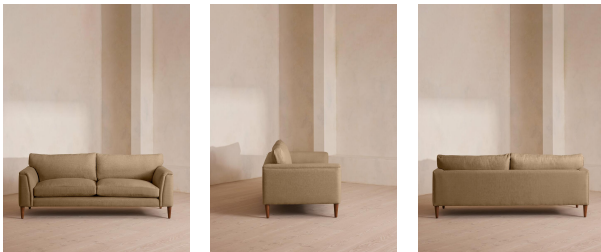

Reya Three Seater Sofa, Linen, Wheat, Us

£3,995

Regular

£3,396

Membership

Available in

Sizes

Two Seater, Three Seater

Product details

Our Reya sofa invites you to sink into its comfortable, cushioned curves for only relaxing moments in mind. The mid-century design takes inspiration from similar interiors seen throughout DUMBO House, with rich velvet upholstery and turned walnut legs that lift this sofa off the floor creating the illusion of more space. Pair with our Reya ottoman and loveseat for the full look.

- Three-seater sofa
- Upholstered in cotton velvet
- Available in other colours and fabrics
- Mid-century design
- Cushioned armrests
- Slender turned walnut legs
- Foam core feather-wrapped seat cushions
- Inspired by DUMBO House, Brooklyn

Frame: Birch

Removable cushions: Yes

Removable legs: Yes

Seat depth: 24.4"

Seat width: 70.1"