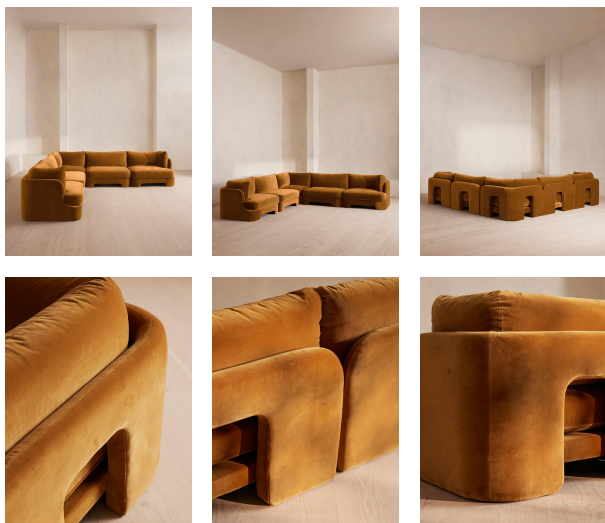

### Product details

The unique Cut-out arch back and low profile of our Odell sectional sofa mirror the retro-inspired interiors of 180 House. Fully upholstered in rich velvet, this style allows you to configure the size and orientation to your individual living space with four modules, including a corner module for the more personal moments. Feather-wrapped foam cushions provide all-day comfort when a weekend of lounging calls.

- Corner sectional sofa
- Fully upholstered frame in cotton velvet
- Available in a range of colors
- Also available in boucle
- Cut-out arch back
- Feather-wrapped foam cushions
- Inspired by 180 House