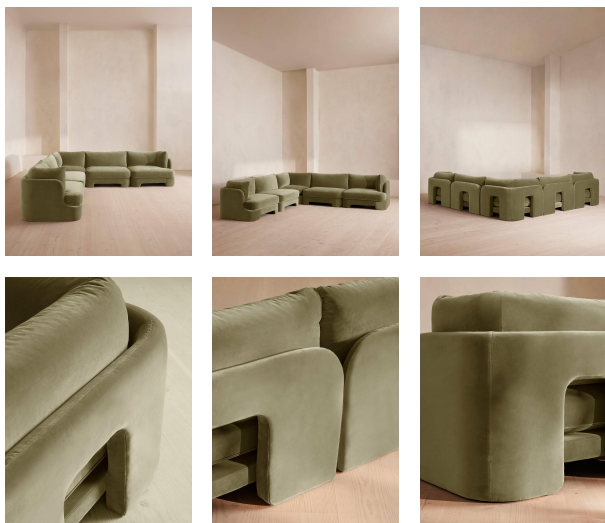

### Product details

The unique Cut-out arch back and low profile of our Odell sectional sofa mirror the retro-inspired interiors of 180 House. Fully upholstered in rich velvet, this style allows you to configure the size and orientation to your individual living space with four modules, including a corner module for the more personal moments. Feather-wrapped foam cushions provide all-day comfort when a weekend of lounging calls.

Corner sectional sofa Fully upholstered frame in cotton velvet Available in a range of colors Also available in boucle Cut-out arch back Feather-wrapped foam cushions Inspired by 180 House