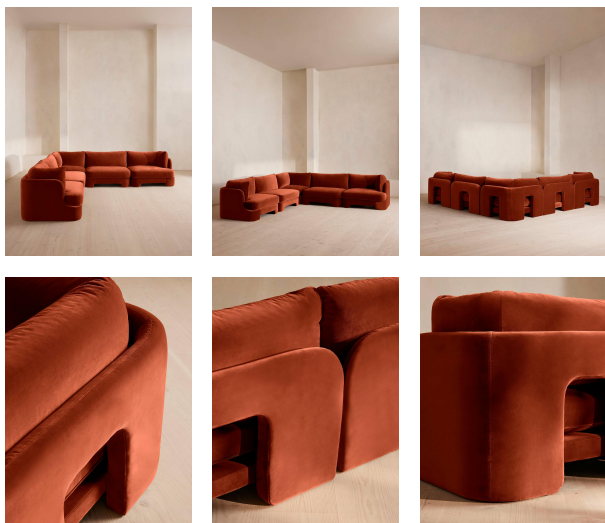

## Odell Sectional Sofa, Corner Sofa, Velvet, Rust, Us

£9,075

Regular

£7,714

Membership

### Product details

The unique Cut-out arch back and low profile of our Odell sectional sofa mirror the retro-inspired interiors of 180 House. Fully upholstered in rich velvet, this style allows you to configure the size and orientation to your individual living space with four modules, including a corner module for the more personal moments. Feather-wrapped foam cushions provide all-day comfort when a weekend of lounging calls.

- Corner sectional sofa
- Fully upholstered frame in cotton velvet
- Available in a range of colors
- Also available in boucle
- Cut-out arch back
- Feather-wrapped foam cushions
- Inspired by 180 House