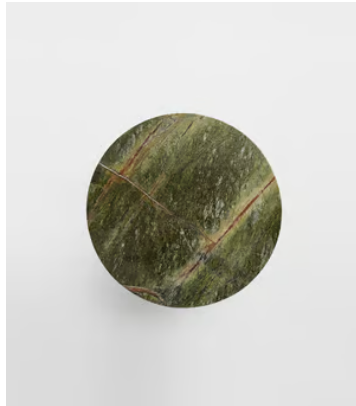

Available in 2 colours

Grey

Green

Details

Assembly required: No

Care instructions: For day-to-day cleaning, dust with a clean, dry cloth. Marble must be cleaned with extreme delicacy as it is porous and can stain more easily than other materials. Surfaces are treated with anti-stain and anti-oil product, however, spills of acidic liquids such as wine, coffee, lemon or vinegar must be wiped immediately. Do not under any circumstances clean with abrasive or aggressive products, acidic detergents, bleach or abrasive paper or steel wool.

Clearance: 19.7"

Composition: Verde Bosque Marble and Steel

Finish: Polished marble

Hardware: Steel support

Removable legs: No