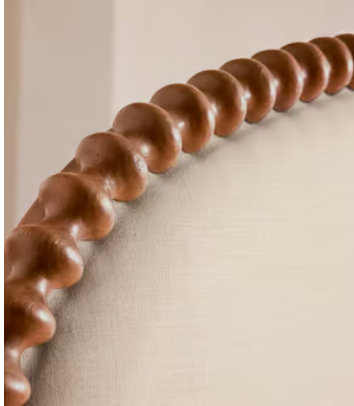

SOHO HOME

Mika Bed, King, Linen, Bisque, US

\$5,695 Regular price

\$4,841 Member price

Fully upholstered in natural linen, a curved headboard surrounded by bobbin detailing creates a focal point for your bedroom.

Mirroring the styles seen in Soho House Nashville with its curved headboard, the Mika bed is carved from solid turned timber surrounded by intricate bobbin detailing. Fully upholstered in natural linen that comes in our full made-to-order palette, it's trimmed with a matching valance.

Details

Assembly required: Yes

Clearance: 9.4"

Composition: Poplar Wood, Plywood, Linen

Fabric: 100% Linen

Feet: Plastic glide

Filling: Foam

Finish: Walnut, antique brass and Linen