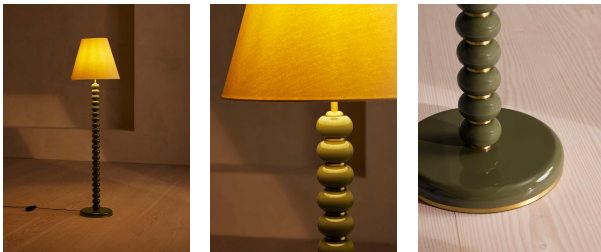

## Greyson Floor Lamp, High Gloss Lacquer, Olive, Us

£850

Regular

£723

Membership

### Product details

Designed for Soho House Rome, the Greyson floor lamp is an extension of the Greyson range, featuring a high-gloss lacquered ring base, partitioned with antique brass details and a complementary linen shade. This modernist-inspired style will become a sophisticated addition in the living room or hallway.

- Small floor lamp
- High-gloss lacquered finish with antique brass detail
- Cream slub linen shade
- Designed for Soho House Rome
- Shop the Greyson Floor Lamp in Oak