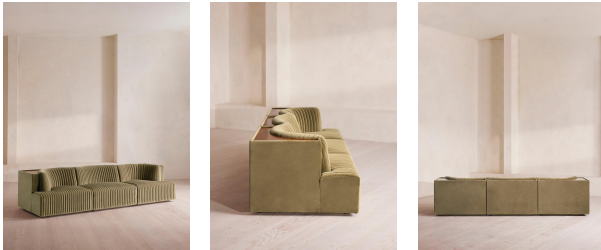

Hamish Sectional Sofa, Four Seater, Velvet, Lichen, Us

\$7,285 Regular

\$6,192 Membership

Available in

- | | | | |
|---|---------------------|---|-------------------|
|  | Velvet Rust |  | Velvet Lichen |
|  | Velvet Camel |  | Velvet Royal Blue |
|  | Velvet Porcelain |  | Velvet Mustard |
|  | Velvet Olive |  | Velvet Taupe |
|  | Velvet Antique Rose |  | Velvet Grey Blue |
|  | Velvet Chocolate | | |

Sizes

Three Seater Sofa, Four Seater Sofa

Product details

Channeled velvet upholstery in bespoke shades is mixed with a multi-functional oak inlay shelf made to perch drinks, lamps and other decor on. Filled with curved silhouettes and tactile materials, the interiors of 180 House inspired the design of our Hamish sofa. Made to order in your choice of bespoke color, its silhouette is defined by channeled velvet upholstery and a wavy backrest, finished with a shelf to perch lamps or drinks on. Choose between three and four-seater or corner configurations to create a layout that's specially built for your space.

Fabric: 100% Cotton pile (85% Cotton, 15% Polyester)

Feet: Birch

Filling: Foam with fiber

Frame: Engineered hardwood

Removable cushions: No

Removable legs: No

Seat depth: 24.4"

Seat height: 16.9"

Seat width: 118.5"