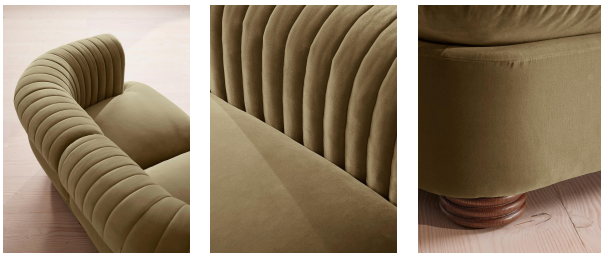

SOHO HOME

Rava Sectional Sofa, Three Seater, Velvet, Lichen, Us

\$3,990 Regular

\$3,392 Membership

Available in

Sizes

Three Seater Sofa, Four Seater Sofa

Product details

A soft, rounded three-seater silhouette with a fluted backrest is fully upholstered in velvet. Fully wrapped in velvet, the multi-functional Rava sofa is inspired by the social spaces in Soho House Nashville. Available fully formed or as separate modules, it pieces together with discrete crocodile clips to offer various seating arrangements to suit your own space.

Fabric: 100% Cotton pile (85% Cotton, 15% Polyester)

Feet: Oak

Filling: Foam, feather and fiber

Frame: Engineered Hardwood

Removable cushions: Yes

Removable legs: No

Seat depth: 27.6"

Seat height: 16.9"

Seat width: 51.2"