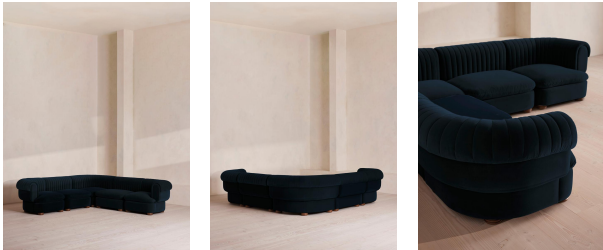

Rava Sectional Sofa, Corner Sofa, Velvet, Royal Blue, Us

\$9,575 Regular

\$8,139 Membership

Available in

- | | | | |
|---|---------------------|---|-------------------|
|  | Velvet Rust |  | Velvet Lichen |
|  | Velvet Camel |  | Velvet Royal Blue |
|  | Velvet Porcelain |  | Velvet Mustard |
|  | Velvet Olive |  | Velvet Taupe |
|  | Velvet Antique Rose |  | Velvet Grey Blue |
|  | Velvet Chocolate | | |

Product details

A soft, rounded silhouette with a fluted backrest is fully upholstered in velvet.

Fully wrapped in velvet, the multi-functional Rava corner sofa is inspired by the social spaces in Soho House Nashville. Available fully formed or as separate modules, it pieces together with discrete crocodile clips to offer various seating arrangements to suit your own space.

Dimensions

Product dimensions: H74 x W284 x D284cm / H29 x W76 x D40"

Product weight: 211kg / 465.2lbs

Number of boxes: 5

Details

Arm height: 28.7"

Assembly required: Yes

Care instructions: Professional upholstery cleaning

Fabric: 100% Cotton pile (85% Cotton, 15% Polyester)

Feet: Oak

Filling: Foam, feather and fiber

Frame: Engineered Hardwood

Removable cushions: Yes

Removable legs: No

Seat depth: 86.6"

Seat height: 16.9"