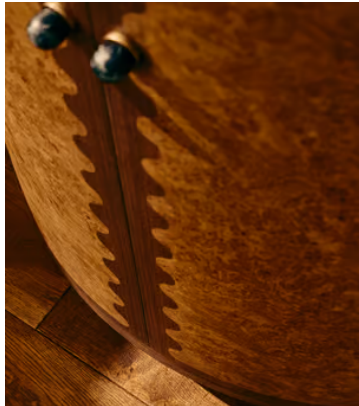

SOHO HOME

Esperanza Single Vanity, Calcutta Aura Marble

\$4,295 Regular price

\$3,651 Member price

Bookmatched, scalloped walnut and oak woods pair with a sleek Calacatta Aura marble top fitted with an undermount sink.

The rounded silhouette of our Esperanza vanity unit is pieced together from walnut wood and an oak burl case with bookmatched, scalloped edges. Fitted with an undermount sink, its countertop is carved from a bright, cream marble, with additional storage space concealed behind its two front doors.

Basin overflow?: Yes

Counter thickness: 0.6"

Door dimensions: 7 x 39.2 x 75.8cm

Feet: Plastic Glide

Handles: Stainless steel and marble

Material: Oak Wood, Oak Burl Veneer, Oak Veneer, Walnut Veneer, Moisture Resistant MDF, Plywood, Stainless Steel, Napoli Green Marble and Calacatta Aura Marble