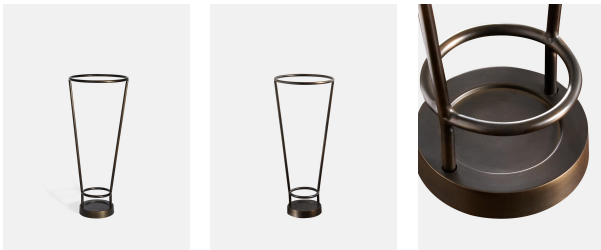

SOHO HOME

Meard Umbrella Stand, Blackened Brass

£145 Regular

£123 SOHO HOME+

Product details

- Blackened brass umbrella stand
- Weighty base prevents stand from tipping over when full
- Open-sided design allows umbrellas to dry faster
- Holds up to eight umbrellas
- Used in our London Houses

Dimensions

Height :50 cm
Width :21.5 cm
Depth :21.5 cm

Details

Product Dimensions: L23cm x D23 x H51cm

Materials: Brass

Finish: Antique Brass

Care Instructions: Wipe with a soft, dry cloth.
Do not use abrasives or cleaners as they may damage the finish.