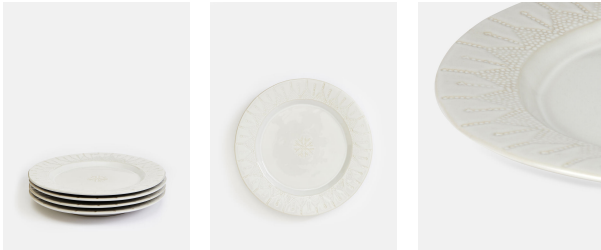

## Mandala Dinner Plate, Set Of Four

£64 Regular

£54 SOHO HOME+

### Product details

Our durable Mandala stoneware collection is crafted in Portugal and finished with a transparent cream glaze. This dinner plate features a lightly textured pattern that creates subtle variations in colour, making each one unique. The natural textures echo the interiors at Soho Farmhouse which is spread across 100 acres of Oxfordshire countryside.

- Durable stoneware dinner plate
- Transparent cream glaze
- Microwave and dishwasher safe
- Crafted in Portugal
- Inspired by Soho Farmhouse

### Dimensions

Height :13.2 cm  
Width :112 cm  
Depth :112 cm  
Weight :3.9 kg