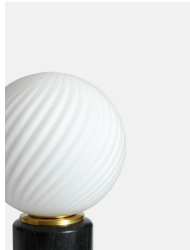

Swirl Table Lamp, Green

£195 Regular

£166 Membership

Available in

Green

White

Product details

Inspired by vintage Murano glass designs from the 1960s and the interiors at DUMBO House in Brooklyn, this lamp is topped with a spiral cut globe shade. The solid marble base is minimally detailed with an antique brass dimmer switch so you can create a warm light or soft glow to suit your mood.

- Spiral cut frosted glass globe shade
 - European marble base with distinctive veining
 - Natural variations in marble make each lamp unique
 - Antique brass finish dimmer switch
 - Requires 1 x 28W G9 bulb
 - Inspired by DUMBO House
- 1 / G9 / 25W MAXIMUM

Dimensions

H33 x W18 x D18cm / H13 x W7.1 x D7.1"

Weight

2.84kg / 6.3lbs

Details

H33cm x W18cm x D18cm

H13IN x W7in x D7in

Materials: Marble, Metal and Glass