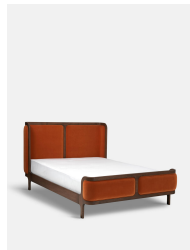

## Belsa Bed - California King, Tangerine Us

£2,525 Regular

£2,146 SOHO HOME+

### Available in

Tangerine

Navy

Steel

Sage

### Product details

With its sleek curves and solid oak frame, Belsa takes design cues from the mid-century style beds at White City House. The velvet-upholstered headboard and footboard wrap around the mattress, creating an enveloping feel for the sleeper.

- Mid century-style bed
- Cotton velvet-upholstered headboard and footboard
- Solid oak frame
- Inspired by White City House