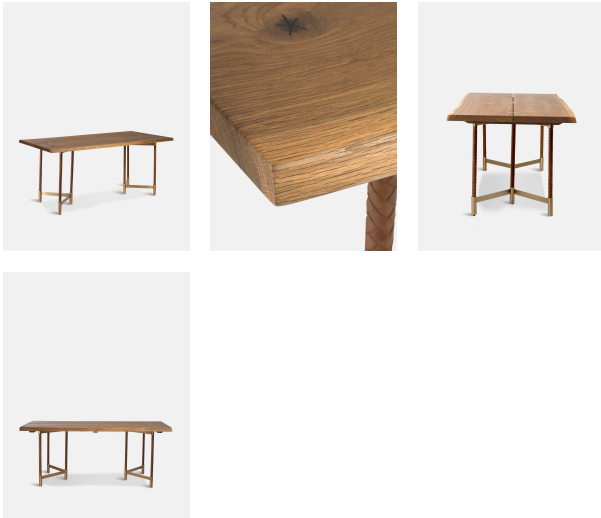

SOHO HOME

Elvaston Dining Table, 6 Seater

£2,115 Regular

£1,798 SOHO HOME+

Product details

Inspired by similar pieces at Soho House Barcelona, the six-seater Elvaston dining table is made from solid French oak. Its smooth shape, brass detailing and leather-wrapped legs give Mid-century design and modern twist.

- Six-seater French oak dining table
- Leather-wrapped legs
- Antique brass detailing
- Inspired by Soho House Barcelona

Dimensions

Height :180 cm

Width :85 cm

Depth :76 cm

Weight :39 kg

Details

Product Dimensions: H76cm D85cm W180cm