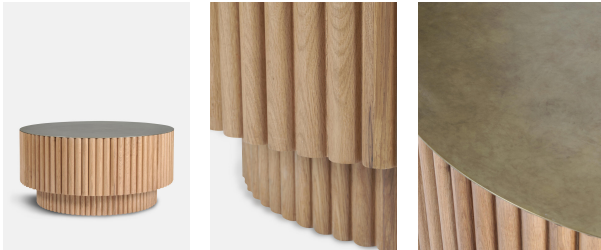

SOHO HOME

Barrel Coffee Table

£995 Regular

£846 SOHO HOME+

Product details

Intricately designed with smooth oak cylinders that create its characteristic barrel shape, this coffee table will add a fresh focal point to any room. The drum top is finished with antiqued brass that's treated for a naturally aged quality, making each one unique. It's inspired by designs from 180 House, opening soon on London's Strand.

- Oak cylinders, antiqued brass top

Dimensions

Height :45 cm

Width :95.2 cm

Depth :95.2 cm

Details

Dimensions: H45 x W95.2 x D95.2cm

Care Instructions: Dust frequently and wipe with a damp cloth if necessary. Avoid direct contact with liquids.