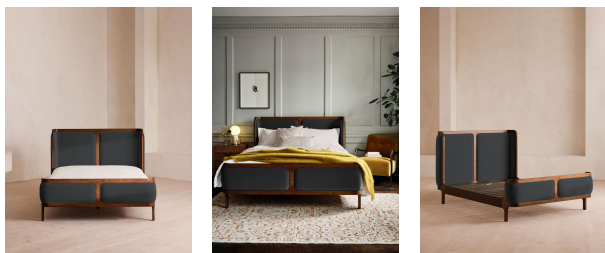

Belsa Bed, King, Steel, Us

\$3,595 Regular

\$3,056 Membership

Available in

- | | | | |
|---|-------------------|---|-----------------------|
|  | Linen Olive |  | Poly Velvet Tangerine |
|  | Poly Velvet Navy |  | Poly Velvet Steel |
|  | Poly Velvet Sage |  | Velvet Rust |
|  | Velvet Lichen |  | Velvet Camel |
|  | Velvet Royal Blue |  | Velvet Porcelain |
|  | Velvet Mustard |  | Velvet Olive |
|  | Velvet Taupe |  | Velvet Antique Rose |
|  | Velvet Grey Blue | | |

Sizes

Full, Queen, King, California King

Product details

With its sleek curves and solid oak frame, Belsa takes design cues from the mid-century style beds at White City House. The velvet-upholstered headboard and footboard wrap around the mattress, creating an enveloping feel for the sleeper.

Dimensions

Product dimensions: H110 x W204 x D216cm / H43.3 x W80.3 x D85"

Product weight: 60kg / 132.3lbs

Number of boxes: 3

* Box 1 : H36 x W213 x D22cm / H14.2 x W83.9 x D8.5"

* Box 2 : H127 x W217 x D39cm / H49.8 x W85.4 x D15.2"