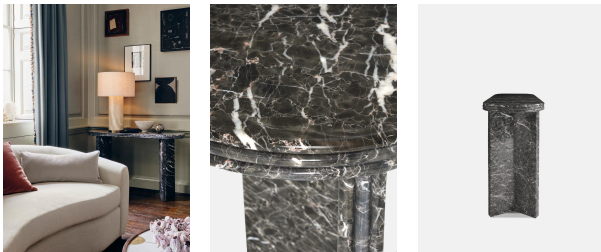

Rosaline Console Table, Griseo Rosa Marble

£1,695 Regular

£1,441 Membership

Product details

Influenced by marble tables at 180 House on the Strand in London, this coffee table is made from distinctive polished Griseo Rosa marble sourced from Spain. Gently faceted edges add to its sculptural quality, while natural variations in the stone make each table a one-off. A coffee table and dining table complete the Rosaline range.

Console table Griseo Rosa marble sourced from Spain Distinct pink, mauve and white veining Curved, rounded edges Natural variations in the stone make each piece unique Inspired by 180 House

Dimensions

H75 x W120 x D40cm / H29.5 x W47.2 x D15.7"