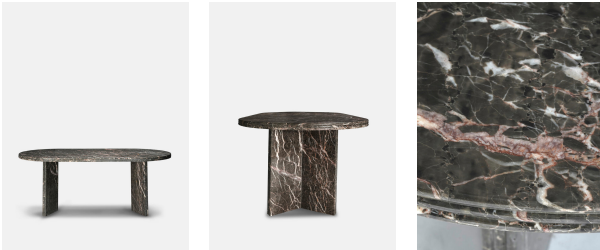

## Rosaline Dining Table, Griseo Rosa Marble

£3,295 Regular

£2,801 Membership

### Product details

Inspired by the statement tables at 180 House, the Rosaline dining table features distinctive features distinctive polished Griseo Rosa marble sourced from Spain, defined by its unique pink, mauve and white veining. Edges are intricately rounded and each piece retains individual appeal thanks to the subtle variations of the stone. A coffee table and console complete the range. Dining Table Curved edge Solid marble Griseo Rosa marble sourced from Spain Distinct pink, mauve and white veining Variations in the stone make each piece unique Seats four to six people Inspired by 180 House