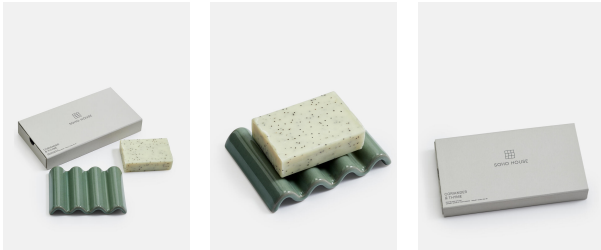

SOHO HOME

Coriander & Thyme Soap & Dish Gift Set

£38 Regular

£32 SOHO HOME+

Product details

Made in the heart of the English countryside, this triple-milled soap gift set includes a soap bar, infused with our bespoke Coriander & Thyme fragrance. Inspired by the grounds of Soho Farmhouse, it is enriched with Shea Butter and Poppy seeds for a nourishing yet gentle exfoliation, and is accompanied by a wavy ceramic dish - a thoughtful housewarming gift.

- Fragrance and product inspired by Soho Farmhouse
- Vegetable soap
- Coriander & Thyme fragrance
- Enriched with Shea Butter and Poppy seeds
- Vegan-friendly
- Cruelty-free
- Free from parabens, SLS and SLES

Dimensions

Height :1 cm

Width :1 cm

Depth :1 cm

Details

Size: Soap Dish 14cm x 10cm / 5 x 4"

Packed Dimensions: 22cm x 12cm / 8.6 x 4.7"

Soap Weight:150g

Material:

Dish: Ceramic

Soap: Triple Milled Soap