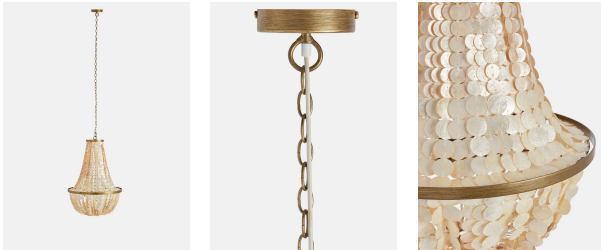

## Cassius Pendant

\$1,110 Regular

\$888 Membership

### Product details

Inspired by the lights at Soho Warehouse in Downtown Los Angeles, this striking bell-shaped lampshade is made from burnished metal and strung with hundreds of iridescent shells collected from beaches in the Philippines. Each one catches the light beautifully to create a soft, warm glow.

### Details

H88cm x W61cm x D61cm

H35in x W24in x D24in

Materials: 50% Metal, 50% Shell

Type of Lightbulb: 1 x 40W LED E14

Number of Lightbulbs Required: 1

Self-assembly Required: Yes

Chain Length: 1M