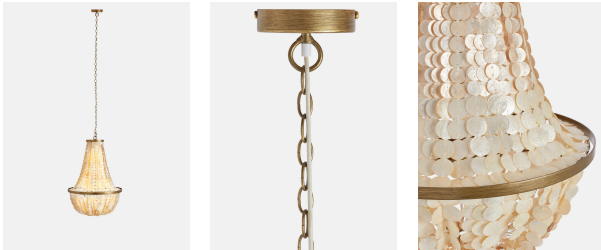

SOHO HOME

Cassius Pendant

£1,225 Regular

£1,041 SOHO HOME+

Product details

Inspired by the lights at Soho Warehouse in Downtown Los Angeles, this striking bell-shaped lampshade is made from burnished metal and strung with hundreds of iridescent shells collected from beaches in the Philippines. Each one catches the light beautifully to create a soft, warm glow.

- Burnished metal and shells
- Requires 1 x 40W LED E14 bulb
- Inspired by Soho Warehouse

Dimensions

Height :88 cm

Depth :61 cm

Details

Dimensions:

H88cm x W61cm x D61cm

H35in x W24in x D24in

Materials: 50% Metal, 50% Shell

Type of Lightbulb: 1 x 40W LED E14

Number of Lightbulbs Required: 1

Self-assembly Required: Yes

Chain Length: 1M

Height Adjustable: No

Dimmable: No

Electrician Required: Yes