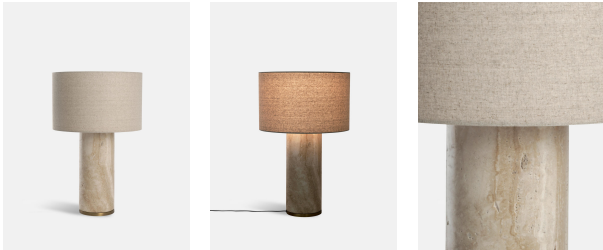

Remi Large Table Lamp, Stone

£550 Regular

£468 SOHO HOME+

Product details

Crafted from solid travertine, which has natural colour variations and inclusions, this lamp is entirely one of a kind. Inspired by the interiors at 180 House on the Strand, it's finished with subtle brass detailing and comes with a natural linen shade.

- Large table lamp with cylindrical travertine base
- Brass detailing
- Natural linen shade included
- 1 / E26 / TYPE A / 60W MAXIMUM
- Inspired by 180 House

Dimensions

Height :45 cm

Width :45 cm

Depth :70 cm

Weight :16.4 kg

Details

Measurements: H28 x W18 x D18"

Lightbulb: 1 / E26 / TYPE A / 60W MAXIMUM

Self-assembly Required: No

Dimmable: Yes

Electrician Required: No

Care Instructions: Clean with a soft dry cloth only. Do not use polishing agents, harsh chemicals or abrasive cleaners as they may damage the finish. Always switch off the electricity supply before cleaning