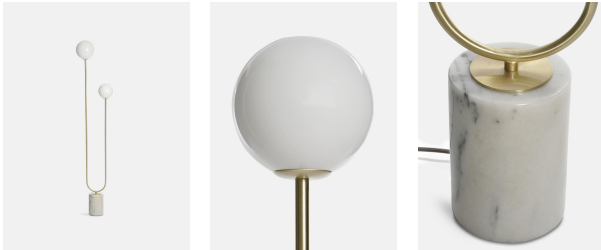

SOHO HOME

Marnie Floor Lamp

£249 Regular

£212 SOHO HOME+

Product details

With a neat footprint that's ideal for tucking beside a sofa or armchair, Marnie is ideal for smaller spaces. Inspired by vintage lamps at DUMBO House in Brooklyn, the blown glass globes will cast a soft diffused light, creating a relaxed, cosy atmosphere.

- Modernist floor lamp with two blown glass globes
- Steel frame with brushed brass finish
- Requires 2 x 25W G9 bulbs
- Inspired by DUMBO House

Dimensions

Height :138 cm
Width :28.9 cm
Depth :28.9 cm

Details

Product Dimensions: H138cm x W29cm x D2cm

Weight: 4.11kgs

Materials: Marble base, glass and metal

Lightbulb: 2 x 25 Watt G9 Bulbs

Self-assembly Required: No

Dimmable: Yes

Electrician Required: No

Care Instructions: Clean with a soft dry cloth only. Do not use polishing agents, harsh chemicals or abrasive cleaners as they may damage the finish. Always switch off the electricity supply before cleaning.