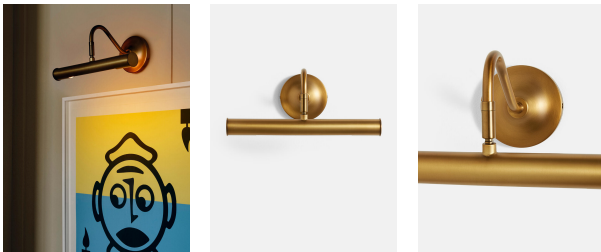

## Basel Picture Light

£165 Regular

£140 SOHO HOME+

### Product details

Based on the picture lights found throughout the Houses worldwide, Basel is designed to illuminate your favourite artwork. Clean lines and a warm antique brass finish mean it will easily fit into any interior style, from traditional country house to city apartment.

- Wall mounted picture light
- Antique brass finish
- 2 / E14 / TYPE C / 25W MAXIMUM
- Inspired by picture lights throughout the Houses

### Details

Product Dimensions:

H35cm x W22cm x D15cm

H14 In x W 9in x D6in

Materials: Metal and Glass

Type of Lightbulb: 2 / E14 / TYPE C / 25W MAXIMUM

Number of Lightbulbs Required: 3

Self-assembly Required: Yes