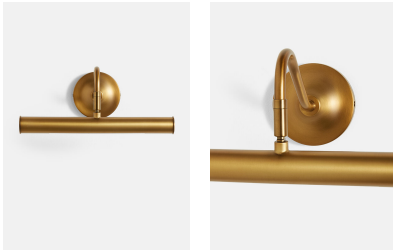

SOHO HOME

Basel Picture Light

£165 Regular

£140 SOHO HOME+

Product details

Based on the picture lights found throughout the Houses worldwide, Basel is designed to illuminate your favourite artwork. Clean lines and a warm antique brass finish mean it will easily fit into any interior style, from traditional country house to city apartment.

- Wall mounted picture light
- Antique brass finish
- Requires 3 x 25W E12 bulbs
- Inspired by picture lights throughout the Houses

Dimensions

Height :35 cm

Width :21.6 cm

Depth :15.25 cm

Details

Product Dimensions:

H14 "x W 9" x D6"

Materials: Metal and Glass

Type of Lightbulb: 25W E12 bulbs

Number of Lightbulbs Required: 3

Self-assembly Required: Yes

Height Adjustable: No

Dimmable: No

Care Instructions: Clean with a soft dry cloth only. Do not use polishing agents, harsh chemicals or abrasive cleaners as they may damage the finish. Always switch off the electricity supply before cleaning.