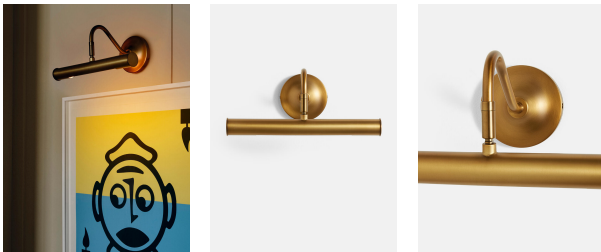

SOHO HOME

Basel Picture Light

£165 Regular

£140 Membership

Product details

Based on the picture lights found throughout the Houses worldwide, Basel is designed to illuminate your favourite artwork. Clean lines and a warm antique brass finish mean it will easily fit into any interior style, from traditional country house to city apartment.

- Wall mounted picture light
- Antique brass finish
- 2 / E12 / TYPE C / 40W MAXIMUM
- Inspired by picture lights throughout the Houses

Dimensions

H35 x W21.6 x D15.25cm / H13.8 x W8.5 x D6"

Weight

1kg / 2.2lbs

Details

H14 "x W 9" x D6"

Materials: Metal and Glass

Type of Lightbulb: 2 / E12 / TYPE C / 40W MAXIMUM

Number of Lightbulbs Required: 3

Self-assembly Required: Yes

Height Adjustable: No

Dimmable: No

Care Instructions: Clean with a soft dry cloth only. Do not use polishing agents, harsh chemicals or abrasive cleaners as they may damage the finish. Always switch off the electricity supply before cleaning.