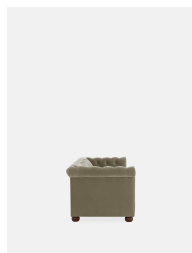

## Aderyn Chesterfield 4 Seater Velvet, Lichen

£2,426 Regular

£2,062 SOHO HOME+

### Product details

The Aderyn range is inspired by the easy comfort of the classic British Chesterfield sofa, a favourite in our very first club in Soho's Greek Street and still a staple in Houses around the globe, from Soho House Berlin to West Hollywood. Our handmade version provides a fresh update with fluted wood bun feet, removable and reversible seat cushions and a feather wrap around a foam core. The back rest is angled to endure a deep, comfortable sit.

Available in both linen and velvet in a wide range of colours, from easy neutrals and soft pastels to deep blue and forest green.

- 4 seater sofa
- Also available as a 3 seater, chair and ottoman

### Dimensions

Height :81 cm  
Width :221 cm  
Depth :99 cm