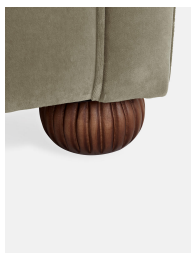

## Aderyn Chesterfield 4 Seater Velvet, Lichen

£2,426 Regular

£2,062 SOHO HOME+

### Available in

- |  |  |
|--|--|
|  Linen Natural      |  Linen Light Grey |
|  Linen Dahlia       |  Linen Loden      |
|  Linen Dark Navy    |  Linen Antelope   |
|  Velvet Lichen      |  Velvet Teal      |
|  Velvet Cream       |  Velvet Indigo    |
|  Velvet Slate      |  Velvet Forest   |
|  Velvet Rosewater |  Velvet Mustard |
|  Velvet Burgundy  |  Velvet Rust    |

### Product details

The Aderyn range is inspired by the easy comfort of the classic British Chesterfield sofa, a favourite in our very first club in Soho's Greek Street and still a staple in Houses around the globe, from Soho House Berlin to West Hollywood. Our handmade version provides a fresh update with fluted wood bun feet, removable and reversible seat cushions and a feather wrap around a foam core. The back rest is angled to endure a deep, comfortable sit.

Available in both linen and velvet in a wide range of colours, from easy neutrals and soft pastels to deep blue and forest green.

- 4 seater sofa
- Also available as a 3 seater, chair and ottoman