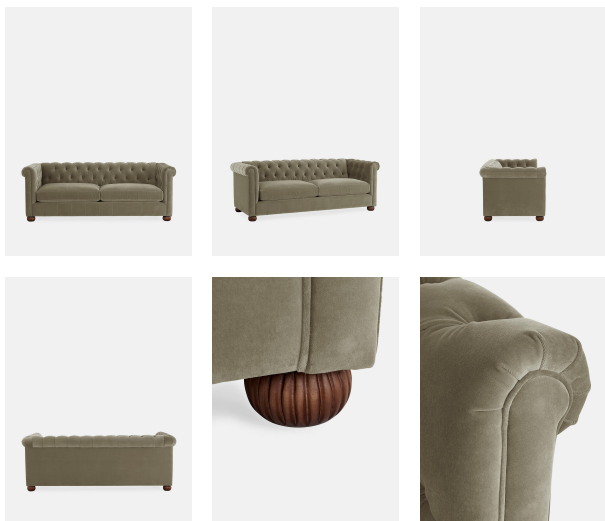

## Aderyn Chesterfield Three Seater Sofa, Velvet, Fern

£2,179 Regular

£1,852 Membership

### Available in

- Linen Natural
- Linen Light Grey
- Linen Dahlia
- Linen Loden
- Linen Dark Navy
- Linen Antelope
- Velvet Fern
- Velvet Ocean
- Velvet Ivory
- Velvet Indigo
- Velvet Deep Green
- Velvet Rose
- Velvet Honey
- Velvet Currant
- Velvet Cinnamon

### Product details

The Aderyn sofa is inspired by the comfort of the British Chesterfield sofa, a favourite in our very first club at Soho House 40 Greek Street. Our modern take includes fluted wooden bun legs, removable and reversible seat cushions, and a feather wraparound foam core. The back rest is angled to offer a deep, comfortable sit.

Three-seater sofa Fluted wooden bun legs  
 Removable and reversible seat cushions Wraparound foam core Angled back rest for comfort Available as a four-seater sofa Pair with the matching armchair and ottoman Handmade in the US Inspired by Soho House 40 Greek Street