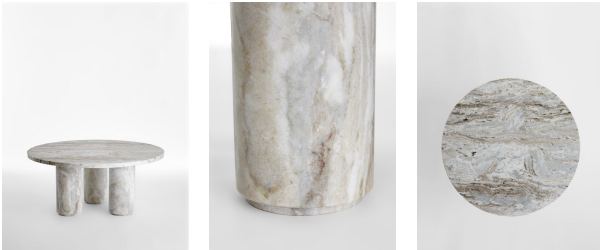

SOHO HOME

Tisbury Coffee Table, Fantasy Brown Marble

£1,295 Regular

£1,101 SOHO HOME+

Available in

-  Fantasy Brown
-  Jurassic Green

Product details

Taking inspiration from the marble textures seen at 180 House in London, our Tisbury coffee table is crafted from Fantasy Brown marble - an Indian stone that's harder than typical white marbles and less likely to scratch or mark. The table has three sturdy legs set into the rounded table top which adds to the sculptural quality of the piece. It is available in two colour variations, which both represent the beauty of the stone. Marble coffee table Round top Three legs Fantasy Brown marble Available in brown and black variations Variations in the marble make each piece unique Marble sourced from India Inspired by 180 House

Dimensions

H40 x W90 x D90cm / H15.7 x W35.4 x D35.4"

Weight

148kg / 326.3lbs

Details

Material: Iron and Marble

Care Instructions: For day-to-day cleaning, dust with a clean, dry cloth. Marble must be cleaned with extreme delicacy as it is porous and can stain more easily than other materials. Surfaces are treated with anti-stain and anti-oil product, however, spills of acidic liquids such as wine, coffee, lemon or vinegar must be wiped immediately. Do not under any circumstances clean with abrasive or aggressive products, acidic detergents, bleach or abrasive paper or steel wool.