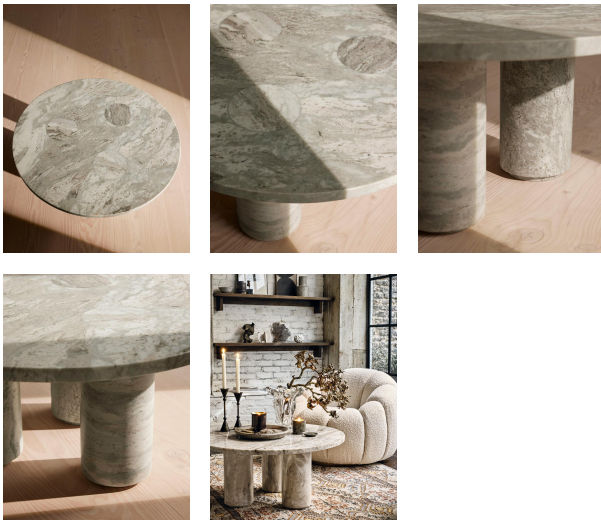

Tisbury Coffee Table, Terra Bianca Marble

£1,695

Regular

£1,441

Membership

Available in

Fantasy Brown

Fantasy Black

Jurassic Green

Product details

Taking inspiration from the classic marble finishes seen at 180 House, our Tisbury coffee table has been crafted from Jurassic Green marble in earthy dark green and grey tones with brown veining. Three sturdy legs are set into the rounded table top, adding to the sculptural quality of the piece with no two the same.

- Marble coffee table
- Crafted from Jurassic Green marble
- Stone sourced from India
- Natural variations in the stone make each piece unique
- Round top
- Three legs
- Also available in other marble finishes
- Inspired by 180 House