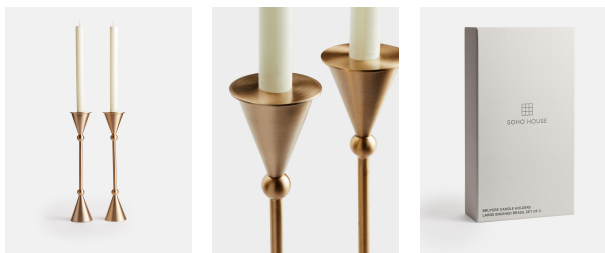

SOHO HOME

Set Of 2 Bruyere Candle Holders Brushed Brass Large

£135 Regular

£115 SOHO HOME+

Product details

Featuring a slim stem and conical ends, the large Bruyere candlestick holders draw inspiration from the vintage styles in White City. Crafted from a high-polished, brushed brass, each one brings an old-world feel to dinner settings.

- Inspired by White City House
- Set of two large candleholders
- Brushed brass and iron
- Conical rim
- Slim stem

Dimensions

Height :30 cm
Width :7 cm
Depth :7 cm
Weight :1 kg

Details

Size: Height 29cm / 11.41" Base: 5.5cm / 2.16"

Packed Dimensions: 32 x 17 x 8cm / 12.59" x 6.69" x 2.75"

Material: Brass

Care instructions: Place the candle holder on a firm flat heat resistant surface ensuring it stands steady. Ensure a secure fit within the holder in an upright position before lighting. Snuff out the flame at least 2 cm from the base before it reaches the holder. Clean with a dry cloth.