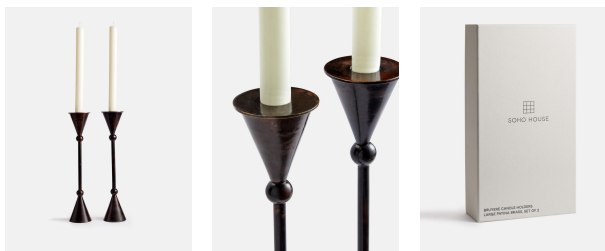

SOHO HOME

Set Of 2 Bruyere Candle Holders Patina Brass Large

£135 Regular

£115 SOHO HOME+

Product details

Featuring a slim stem and conical ends, the large Bruyere candlestick holders draw inspiration from the vintage styles in White City. Crafted from a sturdy combination of brass and iron, each one brings an old-world feel to dinner settings.

- Inspired by White City House
- Set of two large candleholders
- Blackened brass and iron
- Conical rim
- Slim stem

Dimensions

Height :30 cm
Width :7 cm
Depth :7 cm
Weight :1 kg

Details

Size: Height 29cm / 11.41" Base: 5.5cm / 2.16"

Packed Dimensions: 32 x 17 x 8cm / 12.59" x 6.69" x 2.75"

Material: Brass

Care instructions: Place the candle holder on a firm flat heat resistant surface ensuring it stands steady. Ensure a secure fit within the holder in an upright position before lighting. Snuff out the flame at least 2 cm from the base before it reaches the holder. Clean with a dry cloth.