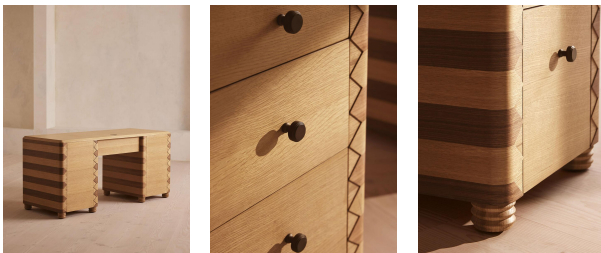

### Product details

Inspired by Soho House Rome, the Anuel desk is crafted from solid and veneer oak with walnut accents and blackened-brass handles for a contrasting finish. Its tactile, natural-oak finish lends itself to a variety of interior settings, be they classic or contemporary.

- Blackened-brass handles
- Solid, veneer oak and walnut
- Six drawers
- Inspired by Soho House Rome

### Dimensions

Product dimensions: H76 x W165 x D65cm / H30.3 x W65 x D25.6"

Product weight: 101kg / 222.7lbs

Packaged or boxed dimensions: H100 x W174 x D74cm / H39.2 x W68.5 x D29.1"

Packaged or boxed weight: 148kg / 326.3lbs