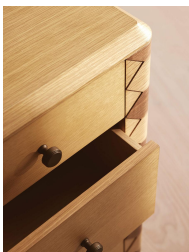

Anuel Desk

£2,395 Regular

£2,036 Membership

Product details

Inspired by Soho House Rome, the Anuel desk is crafted from solid and veneer oak with walnut accents and blackened-brass handles for a contrasting finish. Its tactile, natural-oak finish lends itself to a variety of interior settings, be they classic or contemporary.

- Blackened-brass handles
- Solid, veneer oak and walnut
- Six drawers
- Inspired by Soho House Rome

Dimensions

Product dimensions: H76 x W165 x D65cm / H30.3 x W65 x D25.6"

Product weight: 101kg / 222.7lbs

/ Medium drawer: H16 x W31 x D43cm / Large drawer:

H28 x W29 x D43cm

Feet: Plastic glide

Finish: Natural Oak, Walnut and Dark Bronze

Frame: Oak wood

Handles: Aluminium

Hardware: Aluminium file dividers

Material: Oak wood, Ash wood, MDF, Oak veneer,