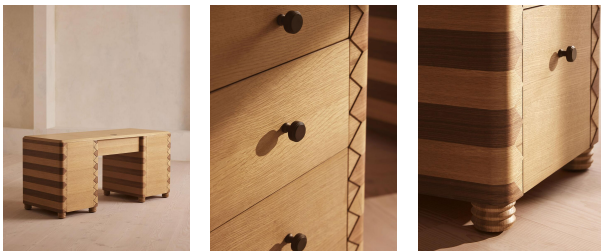

Anuel Desk

£2,395 Regular

£2,036 Membership

Product details

Inspired by Soho House Rome, the Anuel desk is crafted from solid and veneer oak with walnut accents and blackened-brass handles for a contrasting finish. Its tactile, natural-oak finish lends itself to a variety of interior settings, be they classic or contemporary.

- Blackened-brass handles
- Solid, veneer oak and walnut
- Six drawers
- Inspired by Soho House Rome

Dimensions

Product dimensions: H76 x W165 x D65cm / H30.3 x W65 x D25.6"

Product weight: 101kg / 222.7lbs

Packaged or boxed dimensions: H100 x W174 x D74cm / H39.2 x W68.5 x D29.1"

Packaged or boxed weight: 148kg / 326.3lbs

Details

Assembly required: No

Care instructions: Dust often using a clean, soft, dry and lint-free cloth. Blot