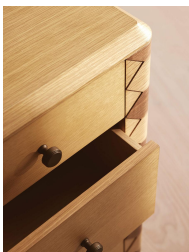

Dimensions

Product dimensions: H76 x W165 x D65cm / H30.3 x W65 x D25.6"

Product weight: 101kg / 222.7lbs

Packaged or boxed dimensions: H100 x W174 x D74cm / H39.2 x W68.5 x D29.1"

Packaged or boxed weight: 148kg / 326.3lbs