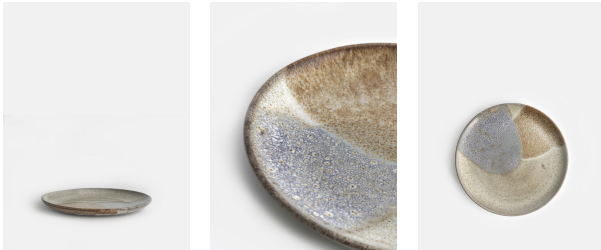

SOHO HOME

Lawson Side Plate, Set Of Four

£56 Regular

£48 SOHO HOME+

Product details

With organic shapes and a distinctive speckled finish, our Lawson collection is crafted from durable stoneware by artisans in Portugal. A reactive glaze creates subtle variations in colour and texture, making each piece a one-off. The relaxed, natural interiors at Soho Roc House inspired the range, which is ideal for casual, everyday dining.

- Durable stoneware side plate
- Reactive glaze creates subtle variations
- Microwave and dishwasher safe
- Crafted in Portugal

Dimensions

Height :2 cm
Width :22 cm
Depth :22 cm

Details

Dimensions: H2cm x W22cm x D22cm
Materials: Stoneware
Dishwasher Safe: Yes
Microwave Safe: Yes